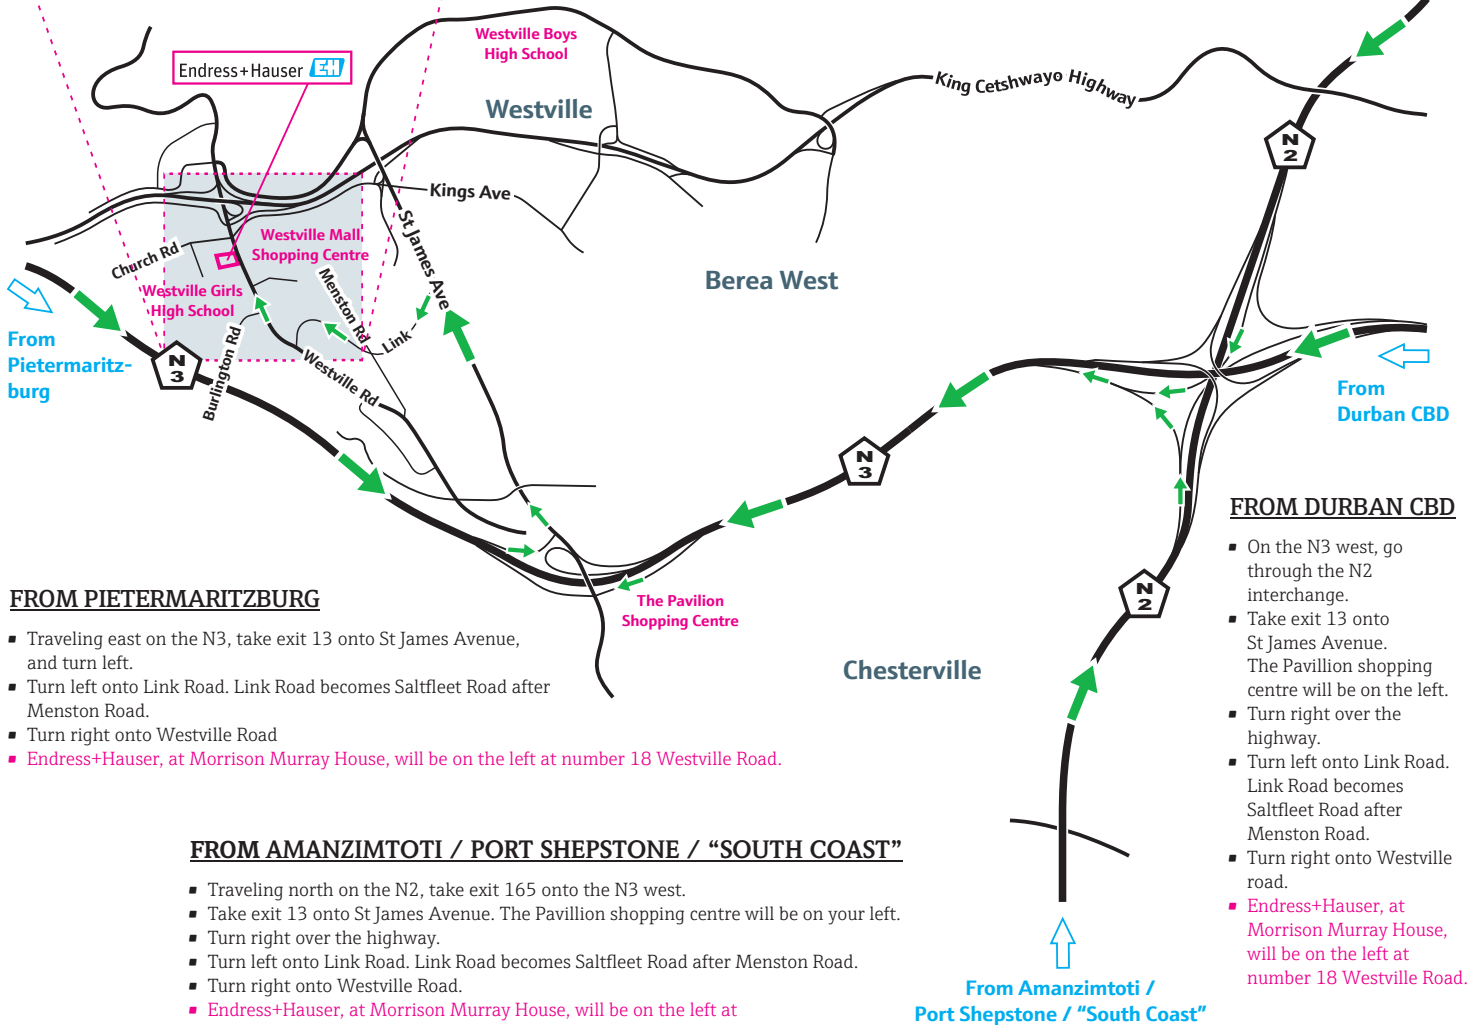

# Map and Directions

#### FROM KING SHAKA AIRPORT / RICHARDS BAY

- Traveling south on the N2, take exit 165 onto the N3 west.
- Take exit 13 onto St James Avenue. The Pavillion shopping centre will be on your left.
- Turn right over the highway.
- Turn left onto Link Road. Link Road becomes Saltfleet Road after Menston Road.
- Turn right onto Westville Road.
- Endress+Hauser, at Morrison Murray House, will be on the left at number 18 Westville Road.

#### FROM PIETERMARITZBURG

- Traveling east on the N3, take exit 13 onto St James Avenue, and turn left.
- Turn left onto Link Road. Link Road becomes Saltfleet Road after Menston Road.
- Turn right onto Westville Road
- Endress+Hauser, at Morrison Murray House, will be on the left at number 18 Westville Road.

#### FROM AMANZIMTOTI / PORT SHEPSTONE / "SOUTH COAST"

- Traveling north on the N2, take exit 165 onto the N3 west.
- Take exit 13 onto St James Avenue. The Pavillion shopping centre will be on your left.
- Turn right over the highway.
- Turn left onto Link Road. Link Road becomes Saltfleet Road after Menston Road.
- Turn right onto Westville Road.
- Endress+Hauser, at Morrison Murray House, will be on the left at number 18 Westville Road.