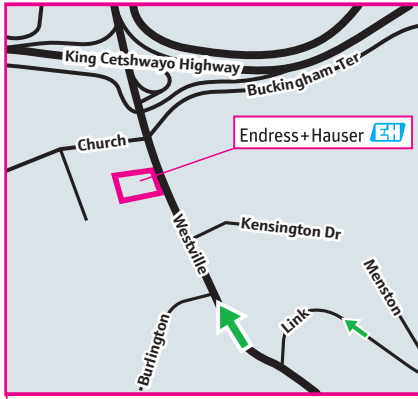

# Map and Directions

#### FROM KING SHAKA AIRPORT / RICHARDS BAY

- Traveling south on the N2, take exit 165 onto the N3 west.
- Take exit 13 onto St James Avenue. The Pavillion shopping centre will be on your left.
- Turn right over the highway.
- Turn left onto Link Road. Link Road becomes Saltfleet Road after Menston Road.
- Turn right onto Westville Road.
- Endress+Hauser, at Morrison Murray House, will be on the left at number 18 Westville Road.

#### FROM PIETERMARITZBURG

- Traveling east on the N3, take exit 13 onto St James Avenue, and turn left.
- Turn left onto Link Road. Link Road becomes Saltfleet Road after Menston Road.
- Turn right onto Westville Road
- Endress+Hauser, at Morrison Murray House, will be on the left at number 18 Westville Road.

#### FROM DURBAN CBD

- On the N3 west, go through the N2 interchange.
- Take exit 13 onto St James Avenue. The Pavillion shopping centre will be on the left.
- Turn right over the highway.
- Turn left onto Link Road. Link Road becomes Saltfleet Road after Menston Road.
- Turn right onto Westville road.
- Endress+Hauser, at Morrison Murray House, will be on the left at number 18 Westville Road.